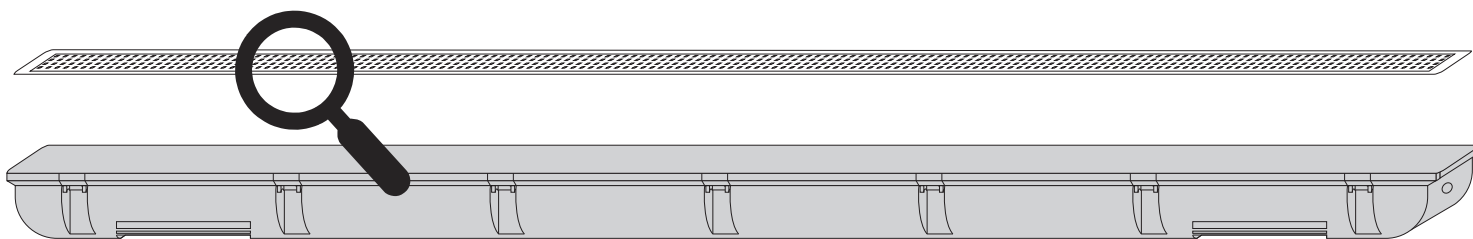

model: TL390x-LED

LIBRA SMD

4x TL3901A-LED20W
8x TL3902A-LED40W
14x TL3903A-LED60W

TL3901A-LED20W < 67,0 >
 TL3902A-LED40W < 127,5 >
 TL3903A-LED60W < 157,5 >