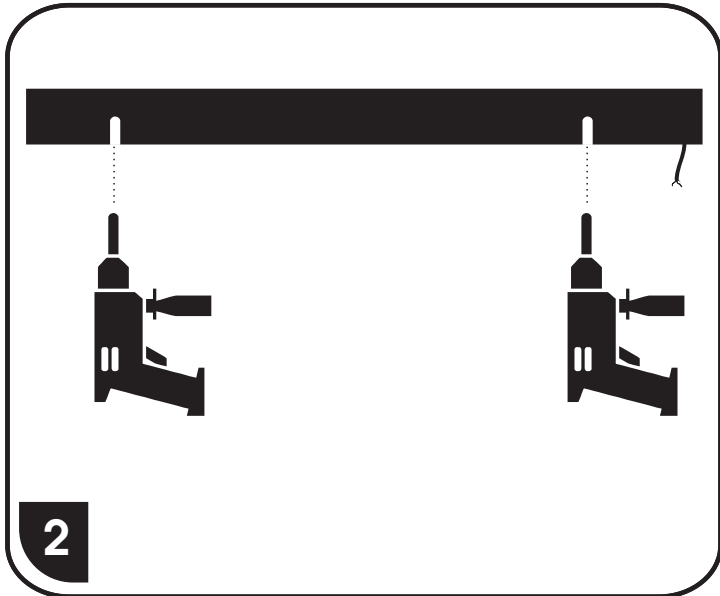

model: TL390x-LED

LIBRA SMD

4x TL3901A-LED20W
8x TL3902A-LED40W
14x TL3903A-LED60W

TL3901A-LED20W < 67,0 >
 TL3902A-LED40W < 127,5 >
 TL3903A-LED60W < 157,5 >