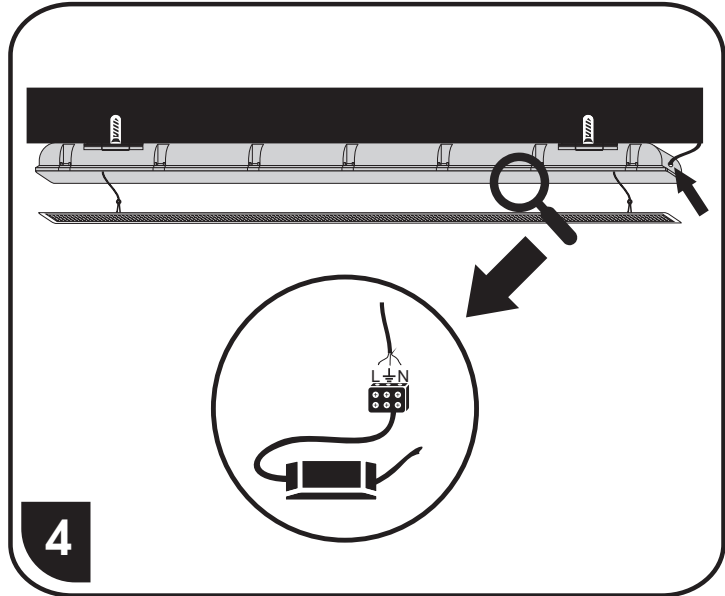

model: TL390x-LED

LIBRA SMD

4x TL3901A-LED20W
8x TL3902A-LED40W
14x TL3903A-LED60W

TL3901A-LED20W < 67,0 >
 TL3902A-LED40W < 127,5 >
 TL3903A-LED60W < 157,5 >