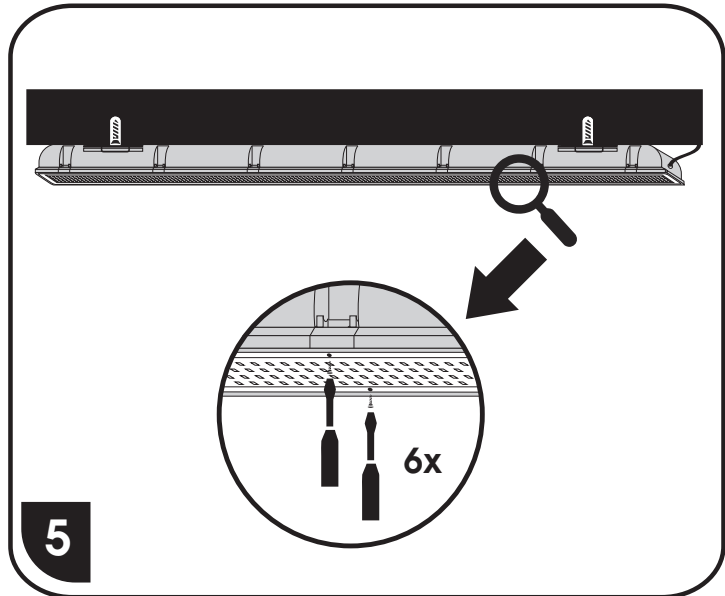

model: TL390x-LED

LIBRA SMD

4x TL3901A-LED20W
8x TL3902A-LED40W
14x TL3903A-LED60W

TL3901A-LED20W < 67,0 >
 TL3902A-LED40W < 127,5 >
 TL3903A-LED60W < 157,5 >