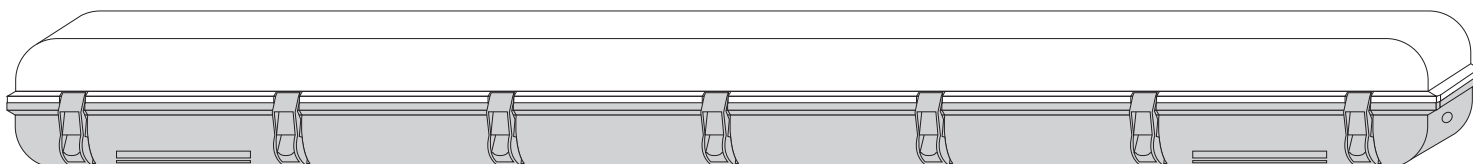

model: TL390x-LED

LIBRA SMD

4x TL3901A-LED20W
8x TL3902A-LED40W
14x TL3903A-LED60W

TL3901A-LED20W < 67,0 >
 TL3902A-LED40W < 127,5 >
 TL3903A-LED60W < 157,5 >