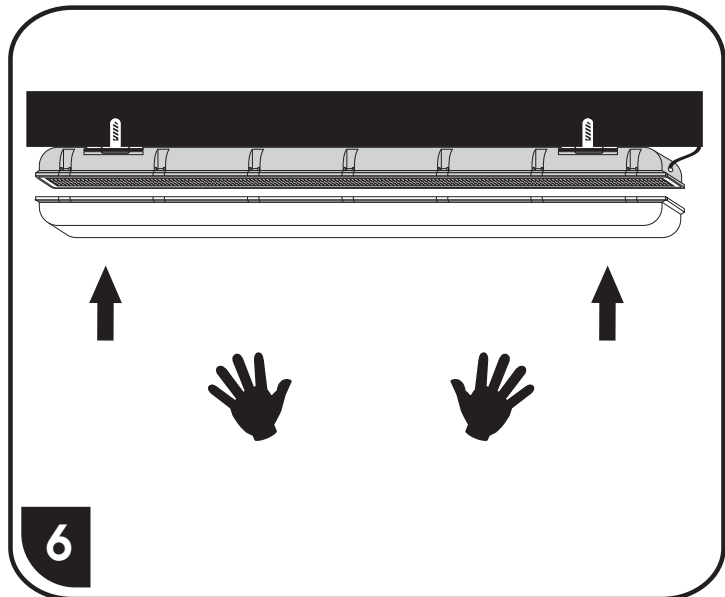

model: TL390x-LED

LIBRA SMD

4x TL3901A-LED20W
8x TL3902A-LED40W
14x TL3903A-LED60W

TL3901A-LED20W < 67,0 >
 TL3902A-LED40W < 127,5 >
 TL3903A-LED60W < 157,5 >