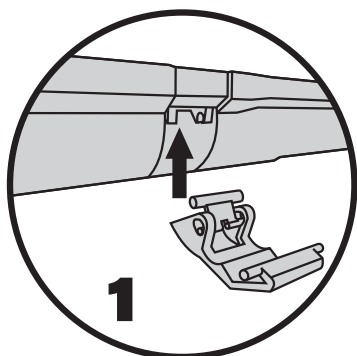

model: TL390x-LED

LIBRA SMD

4x TL3901A-LED20W
8x TL3902A-LED40W
14x TL3903A-LED60W

TL3901A-LED20W < 67,0 >
 TL3902A-LED40W < 127,5 >
 TL3903A-LED60W < 157,5 >