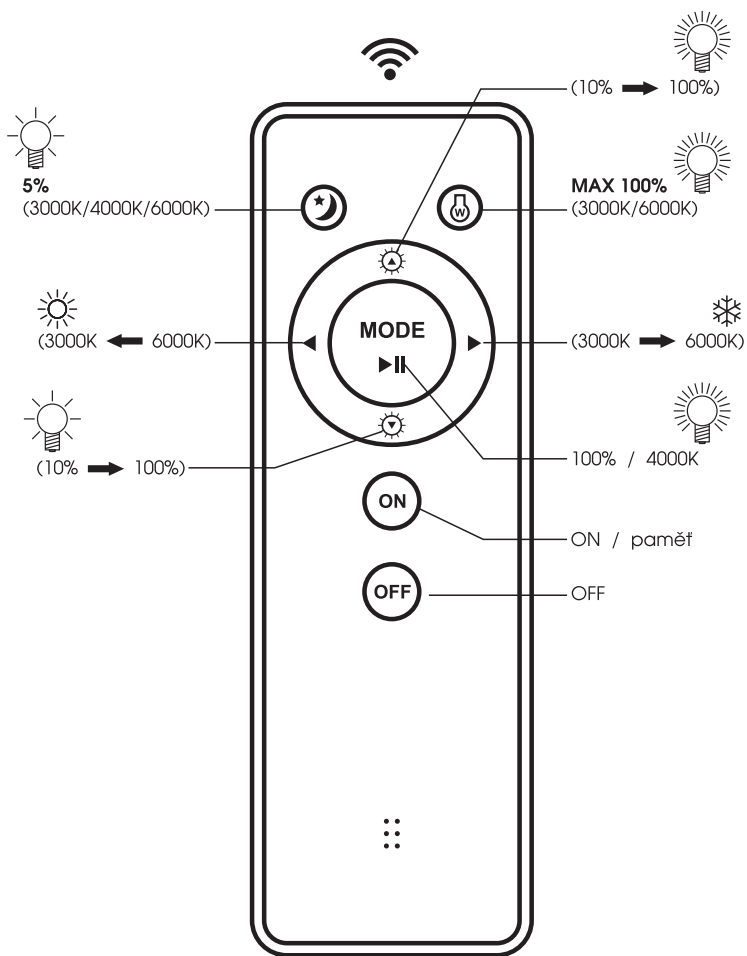

WS003/LED

 WS003-80/60W/LED 10,0
 WS003-100/80W/LED 10,0

 WS003-80/60W/LED 78,0
 WS003-100/80W/LED 100,0